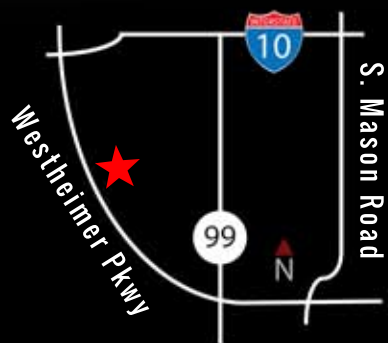

\$20 Pre-registration - \$25 at the show

All registrations receive t-shirt

26600 Westheimer Pkwy
Katy TX 77494
www.currentchristian.org

Bring any car that you want to show off! Trophies will be awarded
Food and drinks will be available. Public admission is **FREE!**