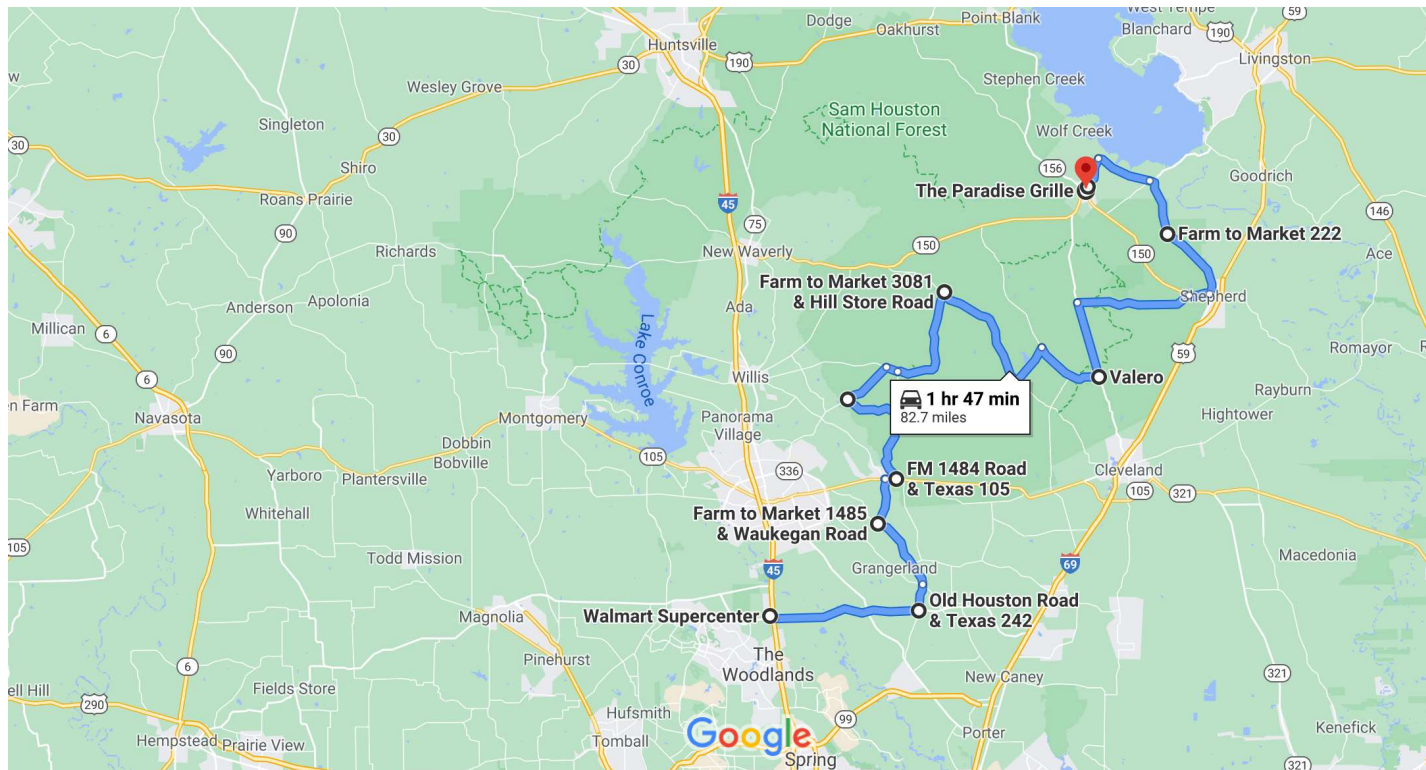

Walmart Supercenter to The Paradise Grille

Drive 82.7 miles, 1 hr 47 min

Map data ©2020 Google 5 mi

Walmart Supercenter

3040 College Park Dr, The Woodlands, TX 77384

- ↑ 1. Head south
148 ft
- ↘ 2. Turn right toward Windsor Lakes Blvd
0.1 mi
- ↘ 3. Turn right toward Windsor Lakes Blvd
75 ft
- ↙ 4. Turn left onto Windsor Lakes Blvd
433 ft
- ↙ 5. Turn left onto TX-242 E
0.4 mi
- ↙ 6. Keep left to stay on TX-242 E
9.2 mi

15 min (9.8 mi)

Old Houston Rd & TX-242

Texas 77302

- ↑ 7. Head north on Old Houston Rd toward Deer Glen W Dr

 1.7 mi

- ↑ 8. Continue onto FM 1485 N

 5.0 mi

 10 min (6.7 mi)

FM 1485 & Waukegan Rd

Texas 77306

- ↑ 9. Head north on Waukegan Rd toward FM 1485 N

 2.9 mi

- 10. Turn right onto TX-105 E

 0.7 mi

 7 min (3.7 mi)

FM 1484 Rd & TX-105

12 min (9.7 mi)

San Jacinto County Old Jail

Coldspring, TX 77331

-  27. Head south on Commerical Ave toward Hill Ave
0.2 mi

- 28. Turn right onto Byrd Ave

 Destination will be on the left

0.2 mi

2 min (0.4 mi)