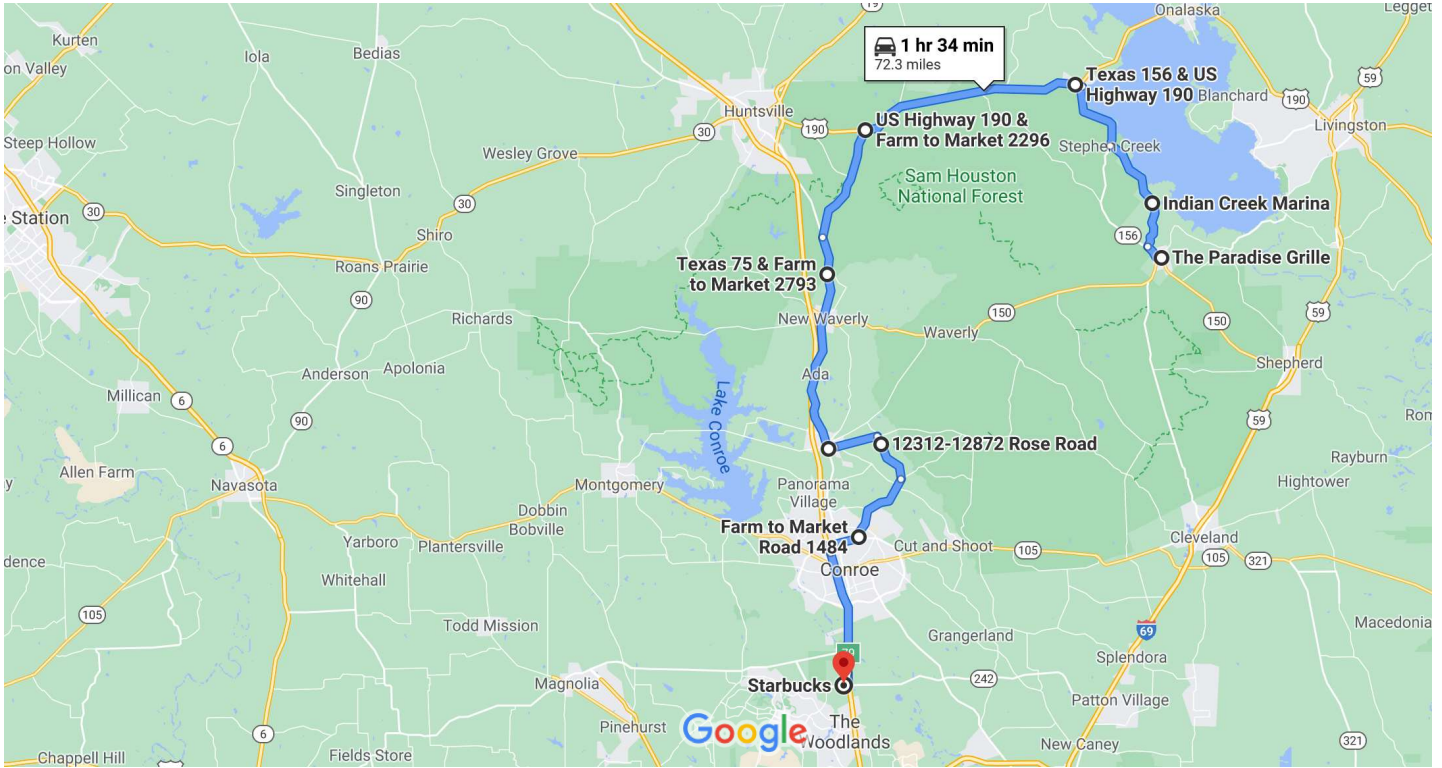

The Paradise Grille to Starbucks

Drive 72.3 miles, 1 hr 34 min

Map data ©2020 Google 5 mi

### The Paradise Grille

15220 TX-150, Coldspring, TX 77331

- ↑ 1. Head west on Byrd Ave toward Live Oak St  
0.2 mi
- ↗ 2. Slight right onto TX-156 S  
1.1 mi
- ↘ 3. Turn right onto Farm to Market Rd 224  
Destination will be on the right  
3.0 mi

### Indian Creek Marina

4801, FM 224, Coldspring, TX 77331

- ↑ 4. Head northwest on Farm to Market Rd 224 toward S Cape Royal Dr/S Cape Royale Dr  
4.8 mi
- ↘ 5. Turn right onto TX-156 S  
4.9 mi

- ↩ 6. Turn left to stay on TX-156 S

## U.S. Hwy 190 & FM 2296

Texas 77320

- ↑ 8. Head south on FM 2296 S toward U.S. Hwy 190 E

7.4 mi

- ↩ 9. Turn left onto TX-75 S

2.3 mi

10 min (9.8 mi)